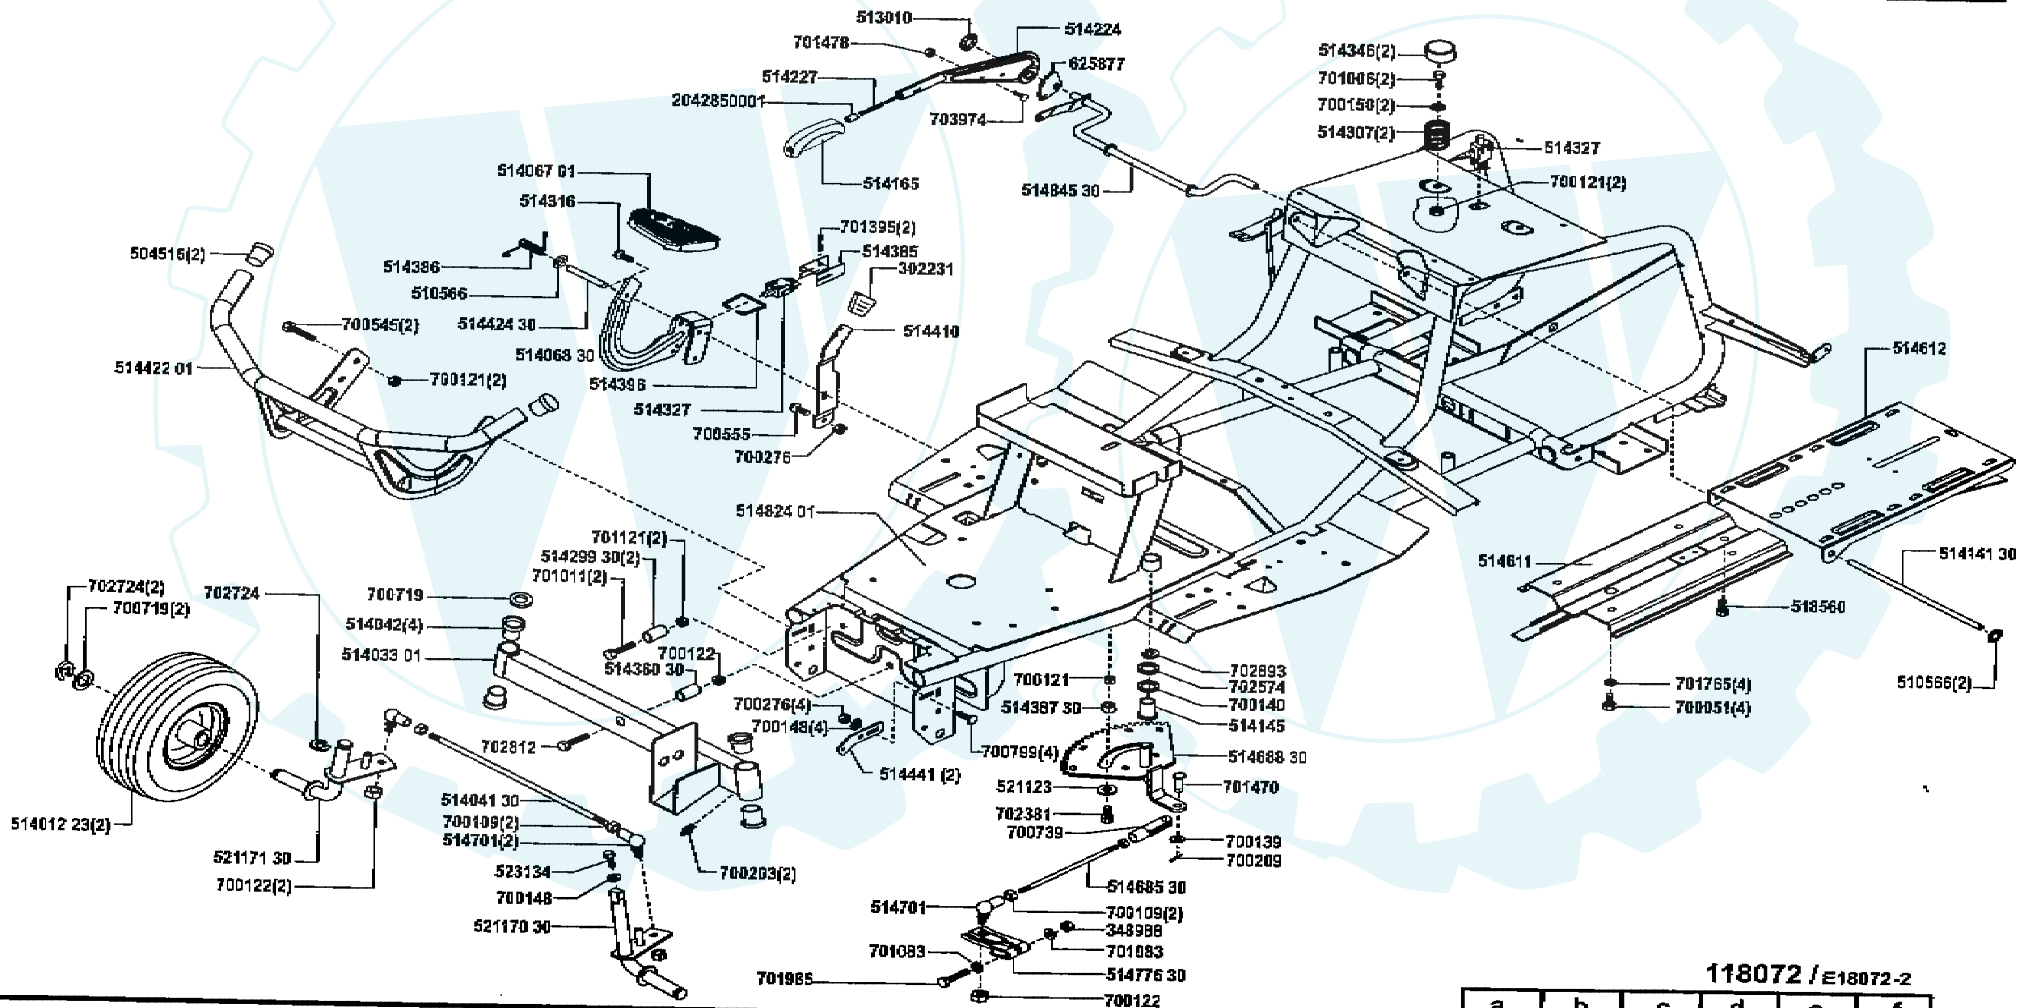

118072 / E18072-7

a	b	c	d	e	f
---	---	---	---	---	---

solo 574

118072 / E18072-1

a	b	c	d	e	f
---	---	---	---	---	---

solo 574

118072 / E18072-2

a	b	c	d	e	f
---	---	---	---	---	---

soló 574

118072 / E18072-3

a	b	c	d	e	f
---	---	---	---	---	---

solo 574

118072 / E18072-4

a	b	c	d	e	f
---	---	---	---	---	---

solo 574

solo 574

Art. Nr.118169

118169 / 521311-1(4)

a	b	c	d	e	f
---	---	---	---	---	---

Umbauset Messer Traktor 102

Art. Nr.118169

118169 / 521311-2(4)

a	b	c	d	e	f
---	---	---	---	---	---

Umbauset Messer Traktor 102

Art. Nr. 118169

118169/521311-4(4)

a	b	c	d	e	f
---	---	---	---	---	---

Umbauset Messer Traktor 102

Art. Nr.118169

118169 / 521311-3(4)

a	b	c	d	e	f
---	---	---	---	---	---