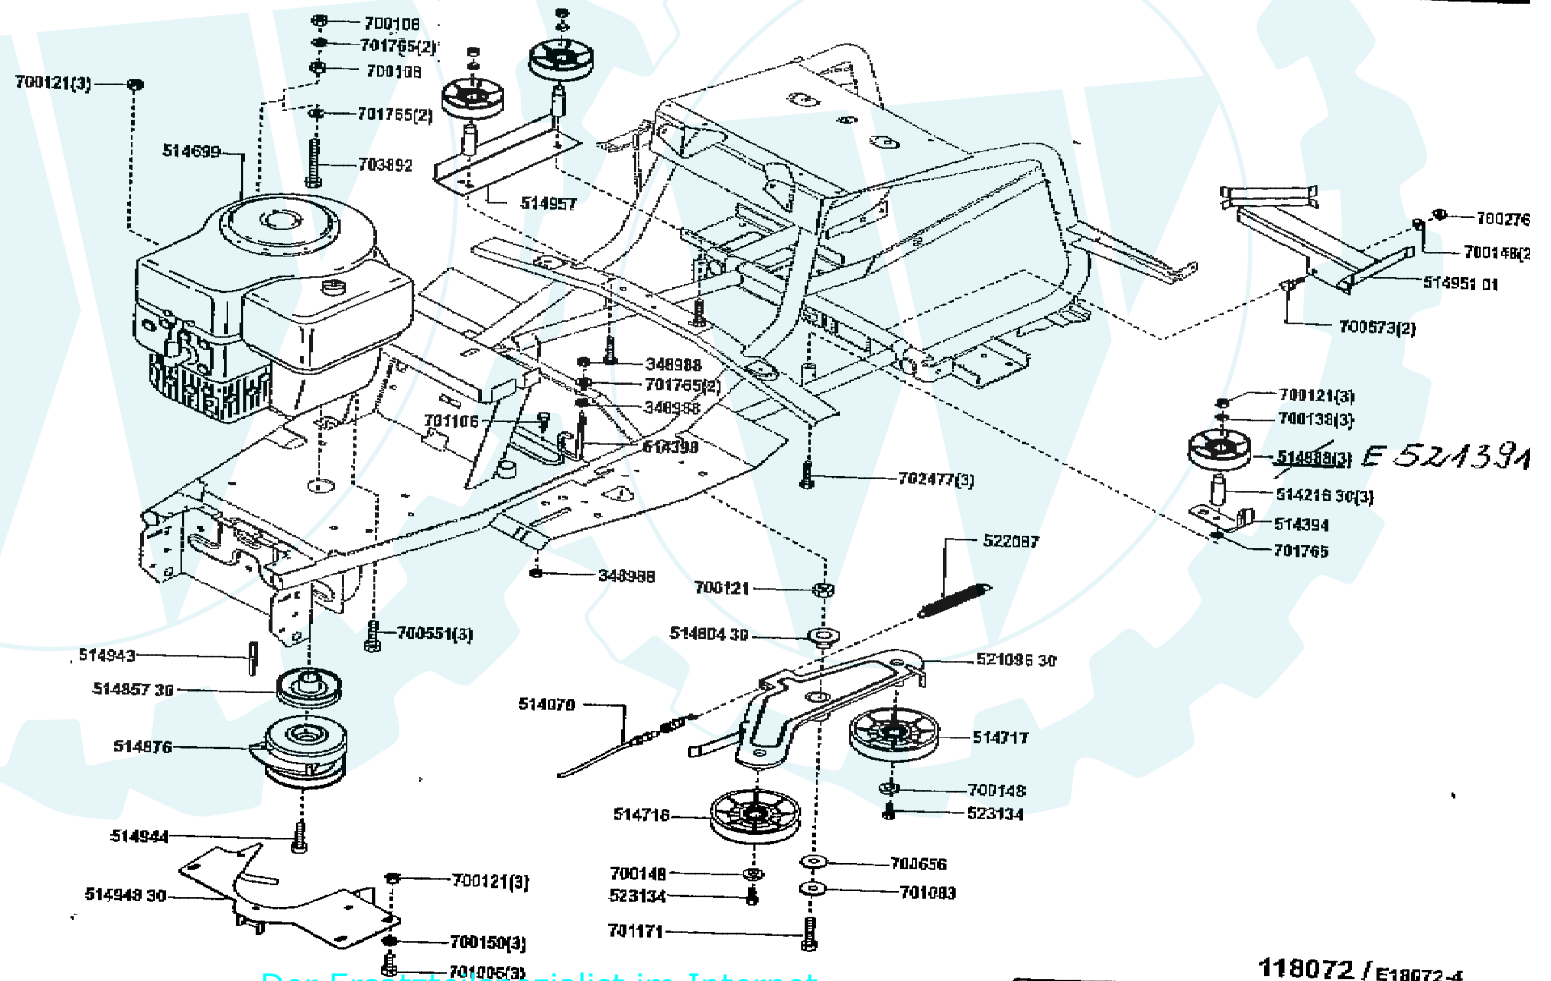

solo 574

118072 / E18072-1

a	b	c	d	e	f
---	---	---	---	---	---

solo 574

118072 / E18072-2

a	b	c	d	e	f
---	---	---	---	---	---

solo 574

118072 / E18072.

a	b	c	d	e	f
---	---	---	---	---	---

solo 574

solo 574

Solo = 12510

solio 574

11B072 / E18072-B

a	b	c	d	e	f
---	---	---	---	---	---

solo 574

Art. Nr.118169

118169 / 521311-1(4)

a	b	c	d	e	f
---	---	---	---	---	---

Umbauset Messer Traktor 102

Art. Nr.118169

118169 / 521311-2(4)

a	b	c	d	e	f
---	---	---	---	---	---

Umbauset Messer Traktor 102

Art. Nr. 118169

118169/521311-4(4)

a	b	c	d	e	f
---	---	---	---	---	---

Umbauset Messer Traktor 102

Art. Nr.118169

118169 / 521311-3(4)

a	b	c	d	e	f
---	---	---	---	---	---