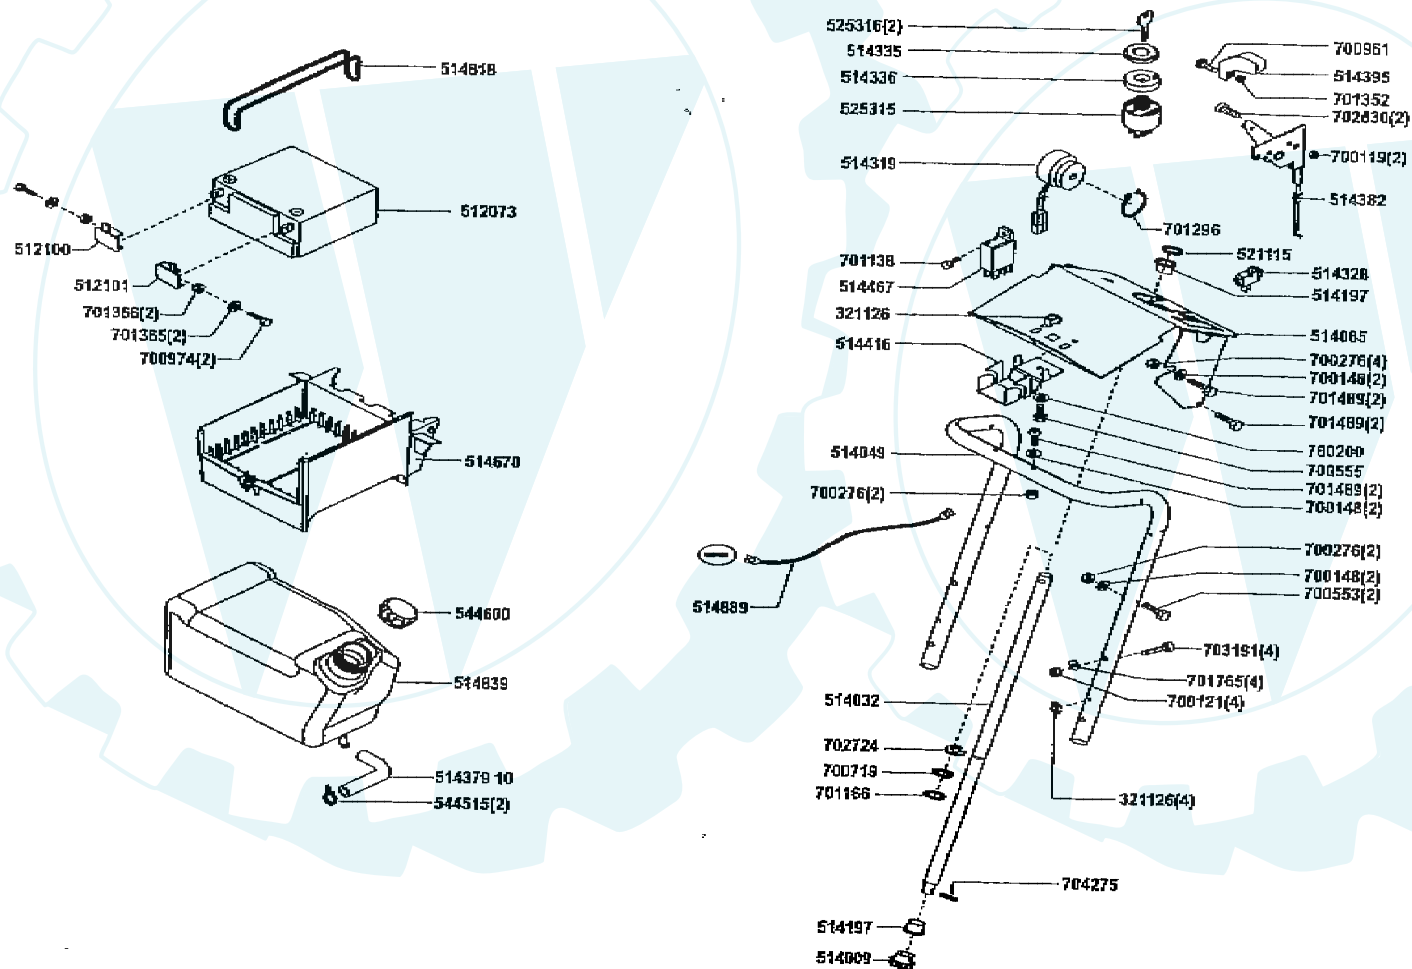

a	b	c	d	e	f
---	---	---	---	---	---

solo 574

solo 574

Solo = 12510

solio 574

11B072 / E18072-B

a	b	c	d	e	f
---	---	---	---	---	---

solo 574

118072 / E18072-7

a	b	c	d	e	f
---	---	---	---	---	---

solo 574

118072 / E18072-1

a	b	c	d	e	f
---	---	---	---	---	---

solo 574

118072 / E18072-2

a	b	c	d	e	f
---	---	---	---	---	---

Art. Nr.118169

118169 / 521311-1(4)

a	b	c	d	e	f
---	---	---	---	---	---

Umbauset Messer Traktor 102

Art. Nr.118169

118169 / 521311-2(4)

a	b	c	d	e	f
---	---	---	---	---	---

Umbauset Messer Traktor 102

Art. Nr. 118169

118169/521311-4(4)

a	b	c	d	e	f
---	---	---	---	---	---

Umbauset Messer Traktor 102

Art. Nr.118169

118169 / 521311-3(4)

a	b	c	d	e	f
---	---	---	---	---	---