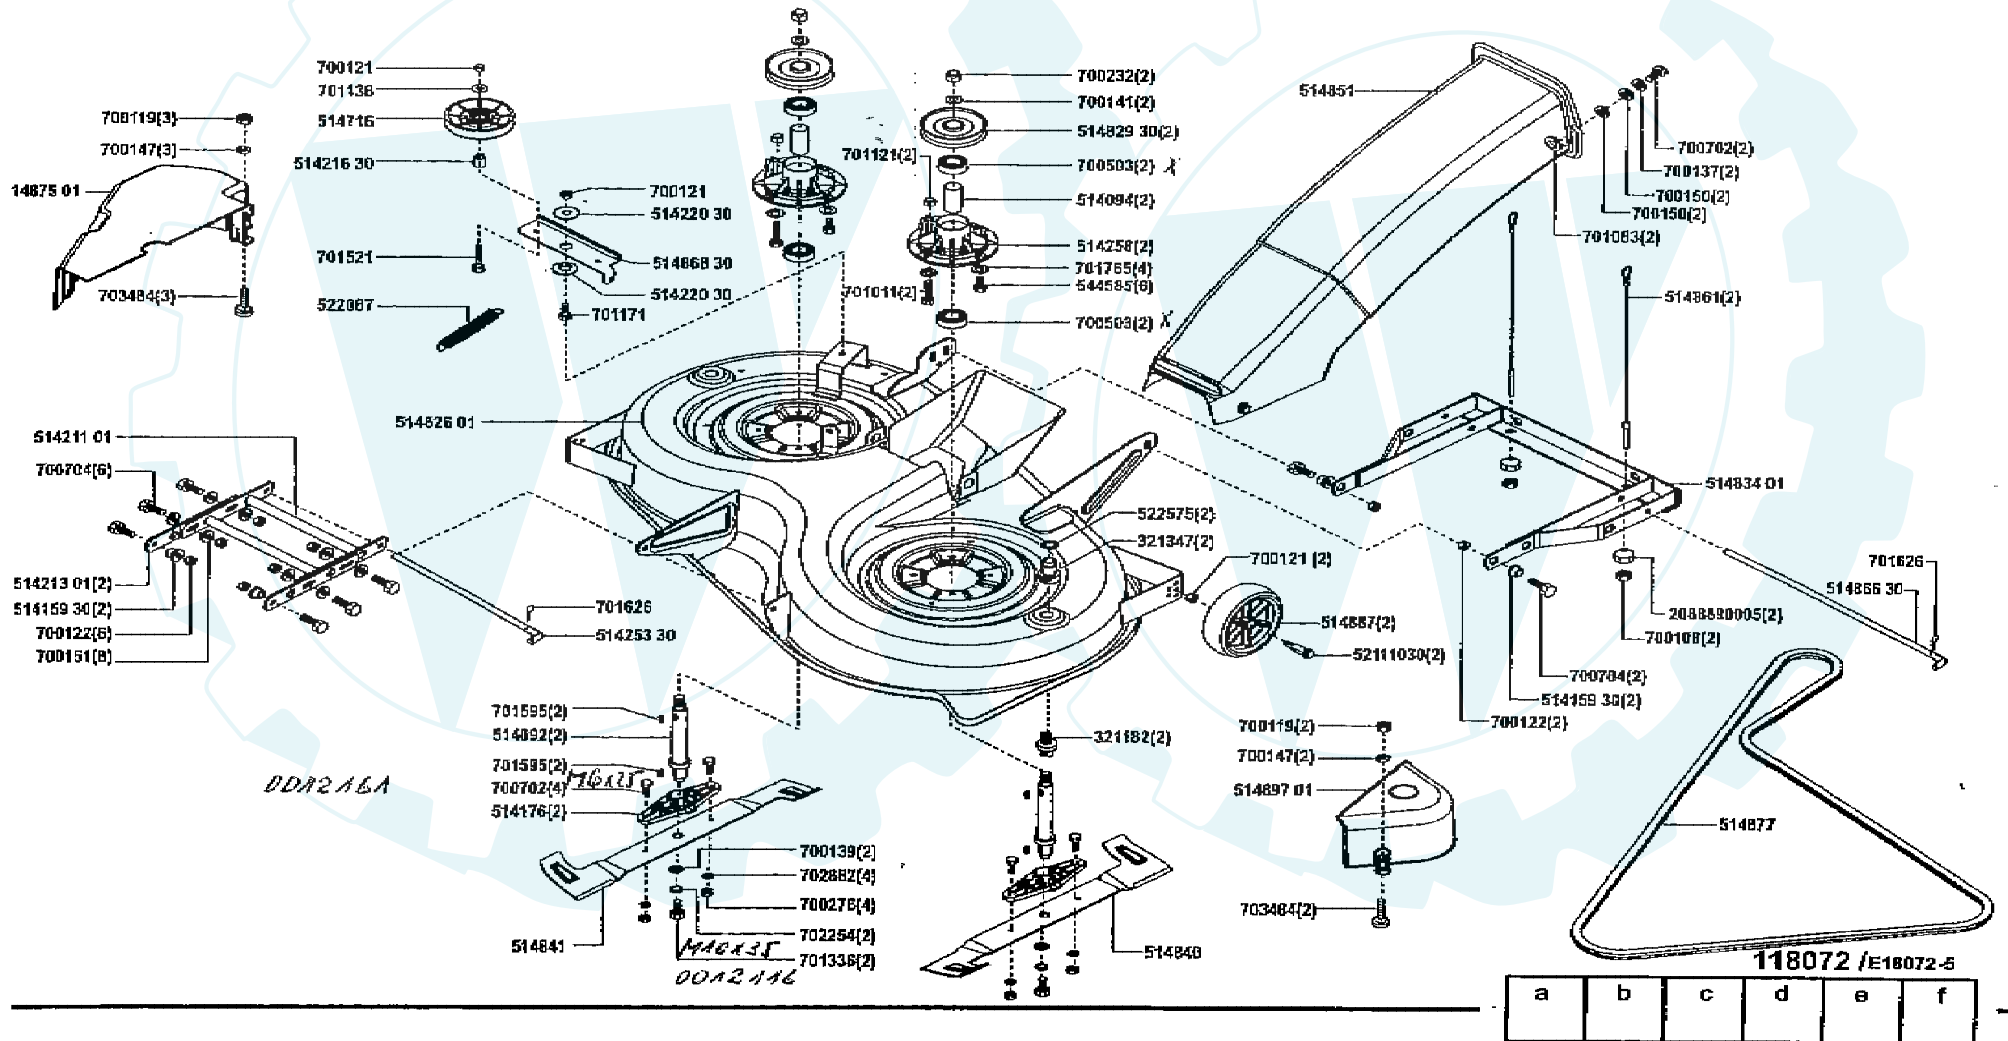

solo 574

118072 / E18072-1

a	b	c	d	e	f
---	---	---	---	---	---

solo 574

118072 / E18072-2

a	b	c	d	e	f
---	---	---	---	---	---

solo 574

118072 / E18072.

a	b	c	d	e	f
---	---	---	---	---	---

solo 574

solo 574

Solo = 12510

solio 574

11B072 / E18072-B

a	b	c	d	e	f
---	---	---	---	---	---

solo 574

Art. Nr.118169

118169 / 521311-1(4)

a	b	c	d	e	f
---	---	---	---	---	---

Umbauset Messer Traktor 102

Art. Nr.118169

118169 / 521311-2(4)

a	b	c	d	e	f
---	---	---	---	---	---

Umbauset Messer Traktor 102

Art. Nr. 118169

118169/521311-4(4)

a	b	c	d	e	f
---	---	---	---	---	---

Umbauset Messer Traktor 102

Art. Nr.118169

118169 / 521311-3(4)

a	b	c	d	e	f
---	---	---	---	---	---