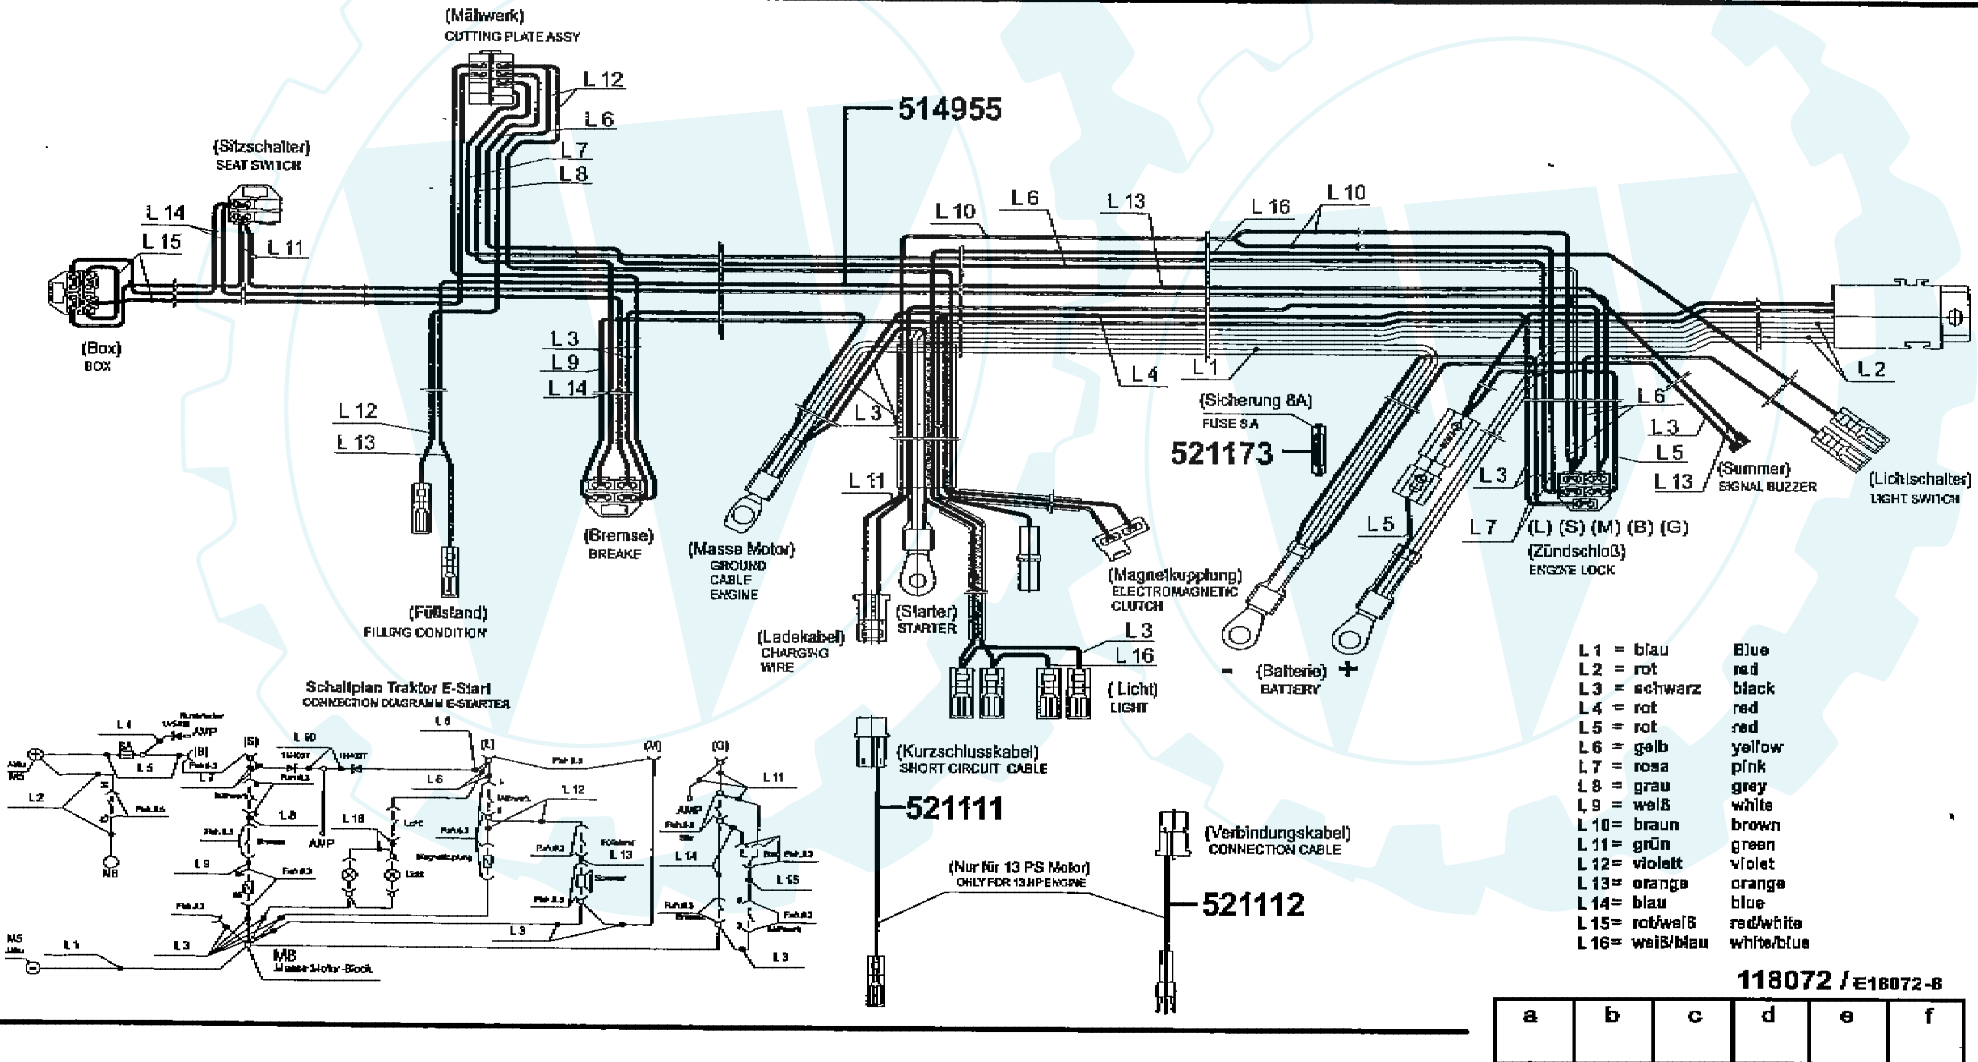

soló 574

118072 / E18072-3

a	b	c	d	e	f
---	---	---	---	---	---

solo 574

118072 / E18072-4

a	b	c	d	e	f
---	---	---	---	---	---

solo 574

solo 574

118072 / E18072-6

a	b	c	d	e	f
---	---	---	---	---	---

solo 574

118072 / E18072-7

a	b	c	d	e	f
---	---	---	---	---	---

solo 574

a	b	c	d	e	f
---	---	---	---	---	---

Umbauset Messer Traktor 102 / 574

Art. Nr.118169

118169 / 521311-1(4)

a	b	c	d	e	f
---	---	---	---	---	---

Umbauset Messer Traktor 102

Art. Nr.118169

118169 / 521311-2(4)

a	b	c	d	e	f
---	---	---	---	---	---

Umbauset Messer Traktor 102

Art. Nr. 118169

118169/521311-4(4)

a	b	c	d	e	f
---	---	---	---	---	---

Umbauset Messer Traktor 102

Art. Nr.118169

118169 / 521311-3(4)

a	b	c	d	e	f
---	---	---	---	---	---