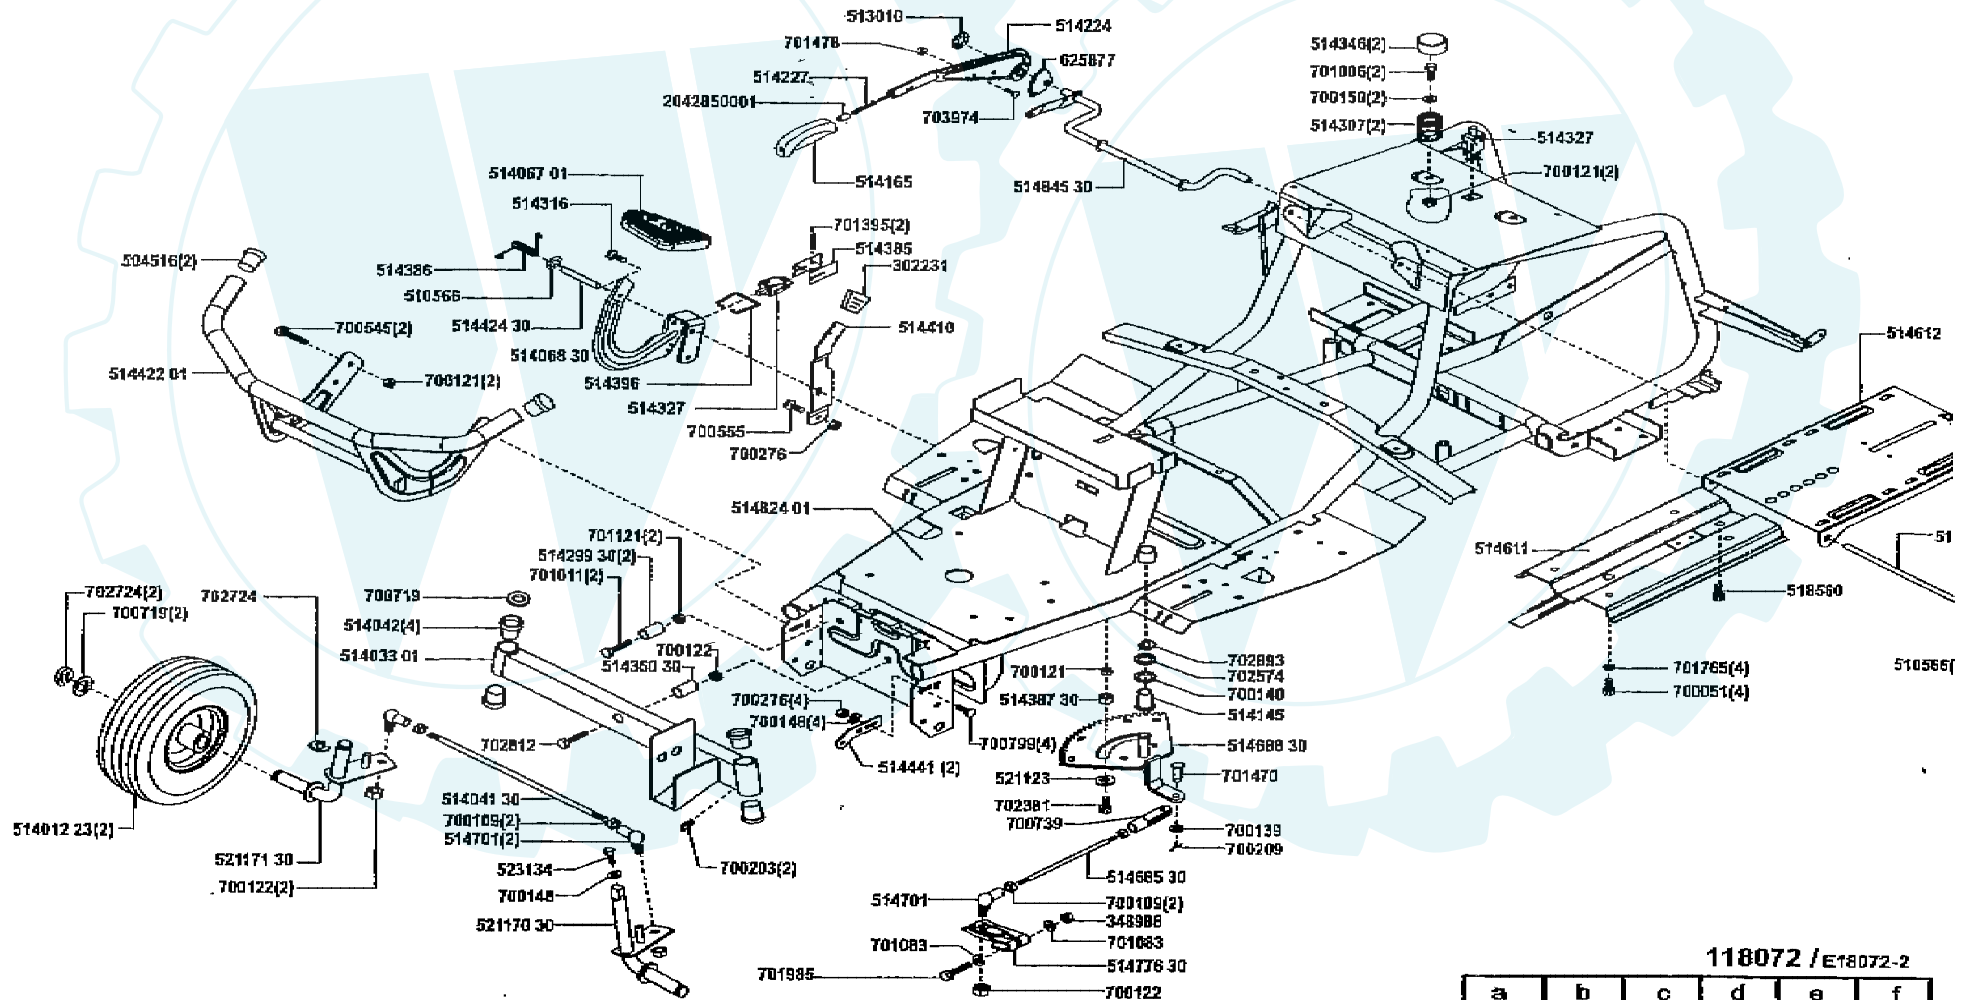

solo 574

118072 / E18072-1

a	b	c	d	e	f
---	---	---	---	---	---

solo 574

118072 / E18072-2

a	b	c	d	e	f
---	---	---	---	---	---

solo 574

118072 / E18072.

a	b	c	d	e	f
---	---	---	---	---	---

solo 574

solo 574

Solo = 12510

solio 574

11B072 / E18072-B

a	b	c	d	e	f
---	---	---	---	---	---

solo 574

Art. Nr.118169

118169 / 521311-1(4)

a	b	c	d	e	f
---	---	---	---	---	---

Umbauset Messer Traktor 102

Art. Nr.118169

118169 / 521311-2(4)

a	b	c	d	e	f
---	---	---	---	---	---

Umbauset Messer Traktor 102

Art. Nr. 118169

118169/521311-4(4)

a	b	c	d	e	f
---	---	---	---	---	---

Umbauset Messer Traktor 102

Art. Nr.118169

118169 / 521311-3(4)

a	b	c	d	e	f
---	---	---	---	---	---