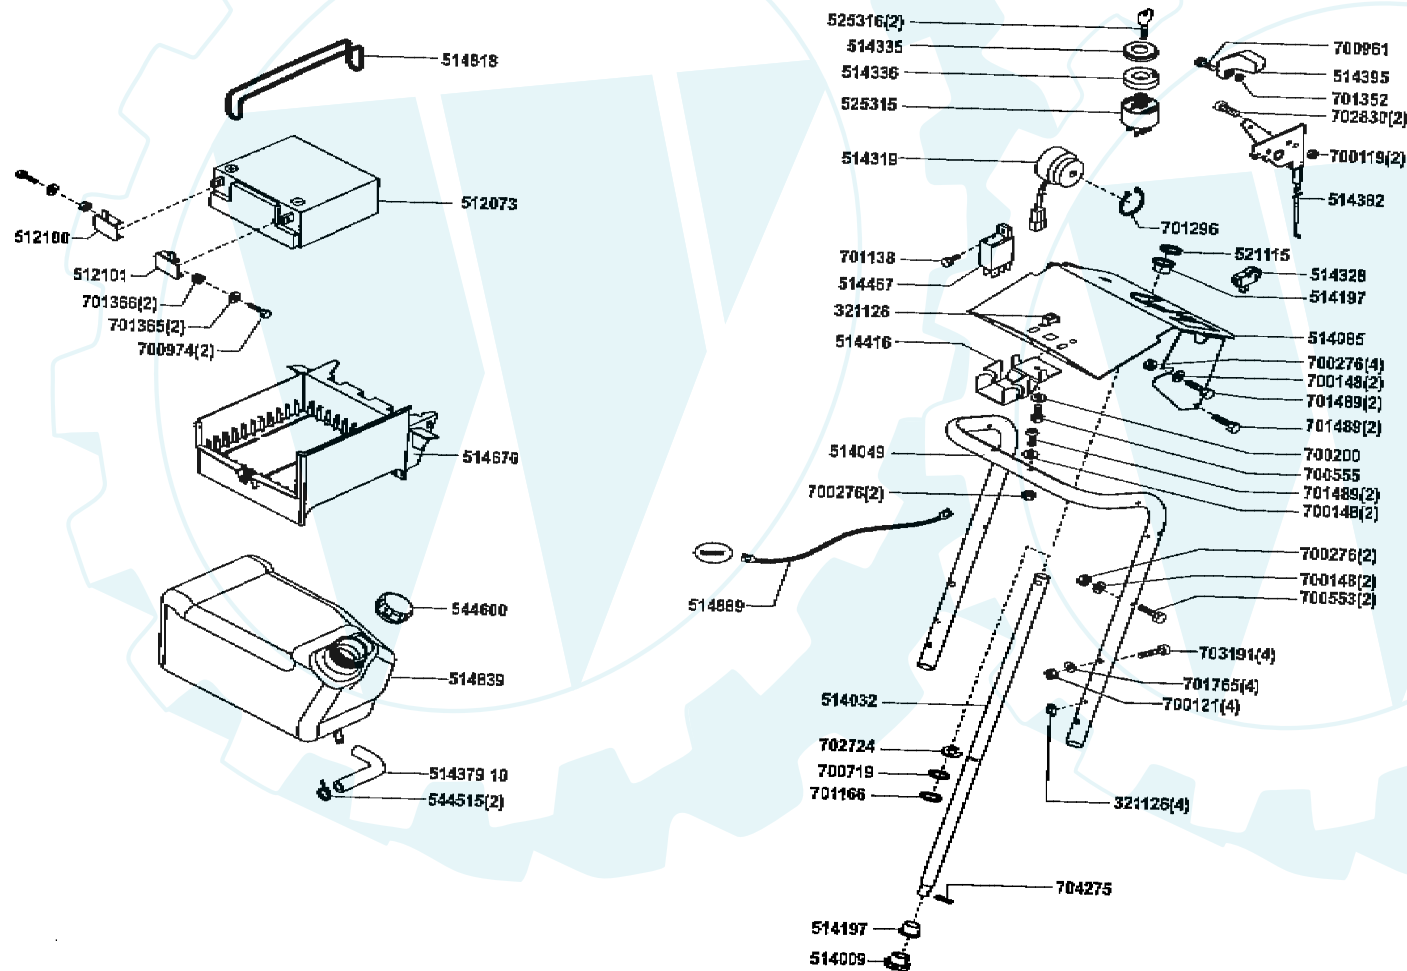

soló 574

118072 / E18072-3

a	b	c	d	e	f
---	---	---	---	---	---

solo 574

118072 / E18072-4

a	b	c	d	e	f
---	---	---	---	---	---

solo 574

solo 574

118072 / E18072-6

a	b	c	d	e	f
---	---	---	---	---	---

solo 574

118072 / E18072-7

a	b	c	d	e	f
---	---	---	---	---	---

solo 574

a	b	c	d	e	f
---	---	---	---	---	---

Umbauset Messer Traktor 102 / 574

Art. Nr.118169

118169 / 521311-1(4)

a	b	c	d	e	f
---	---	---	---	---	---

Umbauset Messer Traktor 102

Art. Nr.118169

118169 / 521311-2(4)

a	b	c	d	e	f
---	---	---	---	---	---

Umbauset Messer Traktor 102

Art. Nr. 118169

118169/521311-4(4)

a	b	c	d	e	f
---	---	---	---	---	---

Umbauset Messer Traktor 102

Art. Nr.118169

118169 / 521311-3(4)

a	b	c	d	e	f
---	---	---	---	---	---