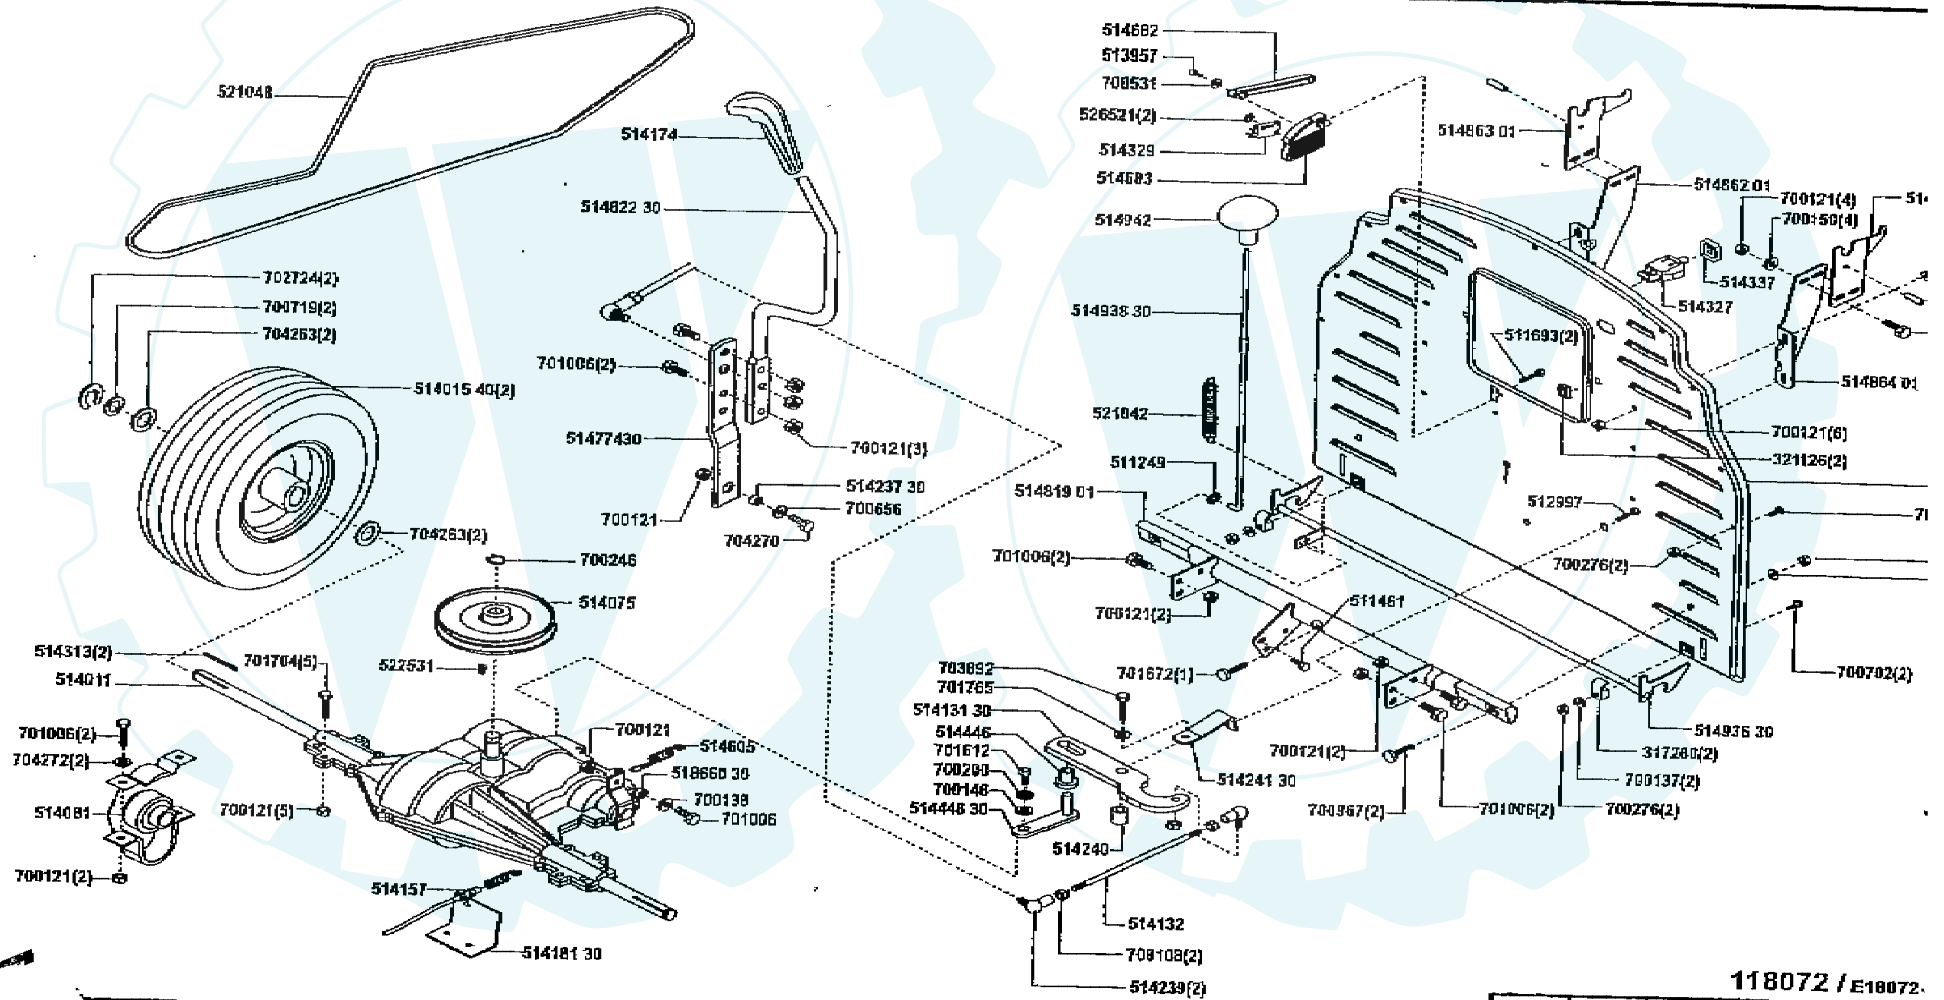

solo 574

118072 / E18072-1

a	b	c	d	e	f
---	---	---	---	---	---

solo 574

118072 / E18072-2

a	b	c	d	e	f
---	---	---	---	---	---

solo 574

118072 / E18072.

a	b	c	d	e	f
---	---	---	---	---	---

solo 574

solo 574

Solo = 12510

solio 574

11B072 / E18072-B

a	b	c	d	e	f
---	---	---	---	---	---

solo 574

Art. Nr.118169

118169 / 521311-1(4)

a	b	c	d	e	f
---	---	---	---	---	---

Umbauset Messer Traktor 102

Art. Nr.118169

118169 / 521311-2(4)

a	b	c	d	e	f
---	---	---	---	---	---

Umbauset Messer Traktor 102

Art. Nr. 118169

118169/521311-4(4)

a	b	c	d	e	f
---	---	---	---	---	---

Umbauset Messer Traktor 102

Art. Nr.118169

118169 / 521311-3(4)

a	b	c	d	e	f
---	---	---	---	---	---