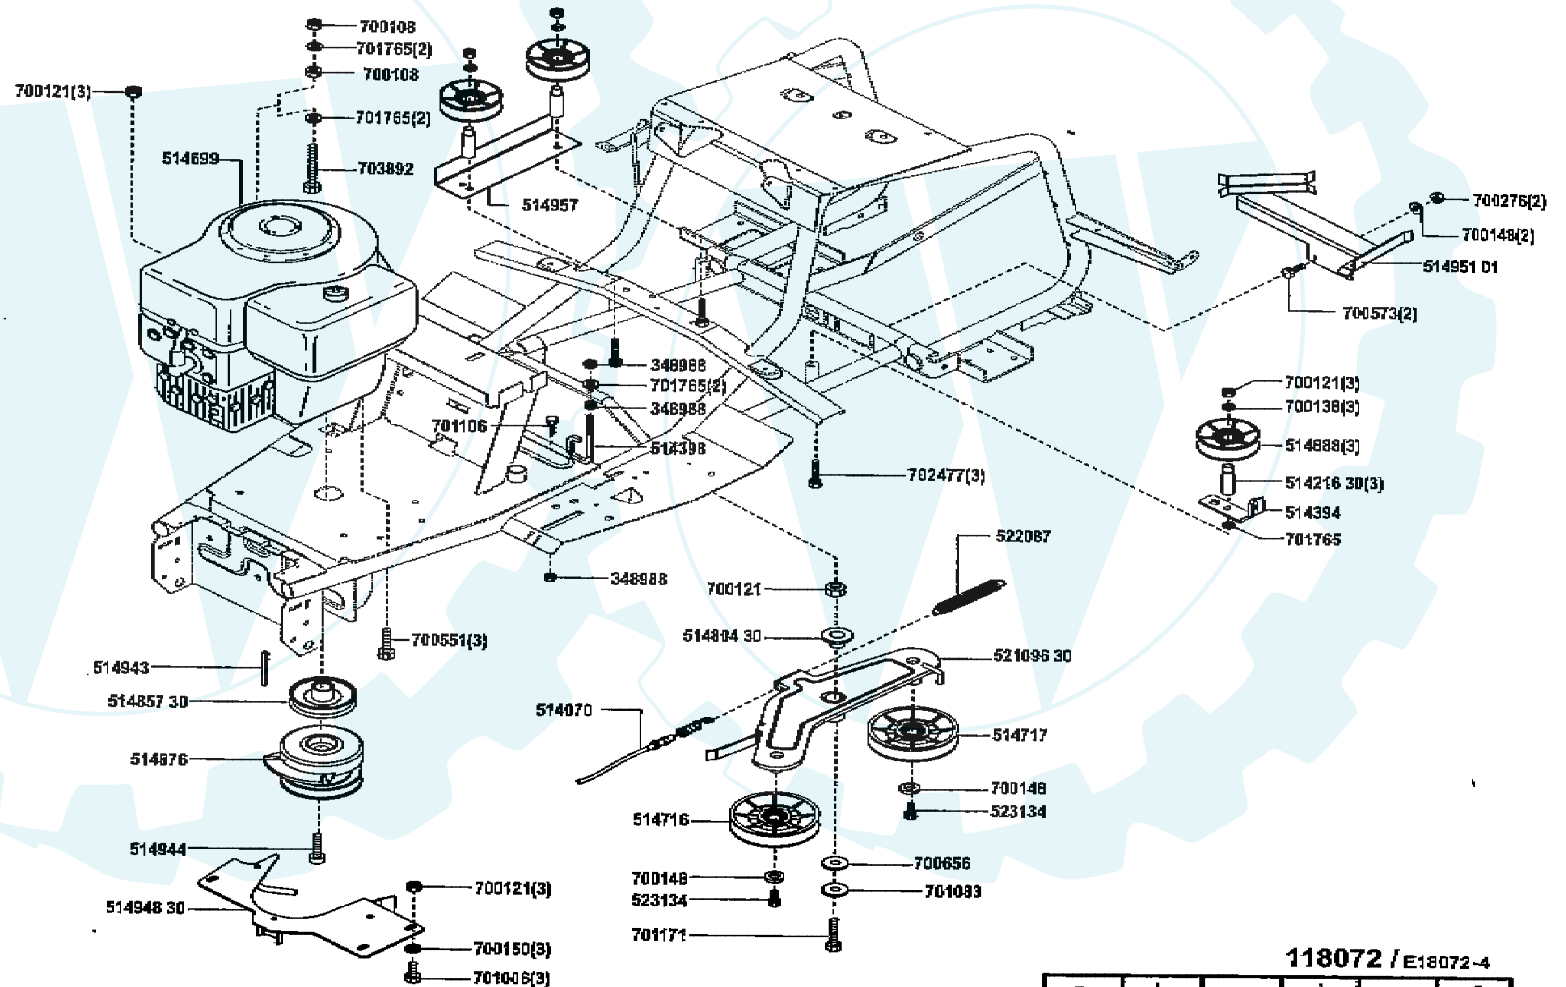

118072 / E18072-7

a	b	c	d	e	f
---	---	---	---	---	---

solo 574

118072 / E18072-1

a	b	c	d	e	f
---	---	---	---	---	---

solo 574

118072 / E18072-2

a	b	c	d	e	f
---	---	---	---	---	---

soló 574

118072 / E18072-3

a	b	c	d	e	f
---	---	---	---	---	---

solo 574

118072 / E18072-4

a	b	c	d	e	f
---	---	---	---	---	---

solo 574

solo 574

Art. Nr.118169

118169 / 521311-1(4)

a	b	c	d	e	f
---	---	---	---	---	---

Umbauset Messer Traktor 102

Art. Nr.118169

118169 / 521311-2(4)

a	b	c	d	e	f
---	---	---	---	---	---

Umbauset Messer Traktor 102

Art. Nr. 118169

118169/521311-4(4)

a	b	c	d	e	f
---	---	---	---	---	---

Umbauset Messer Traktor 102

Art. Nr.118169

118169 / 521311-3(4)

a	b	c	d	e	f
---	---	---	---	---	---