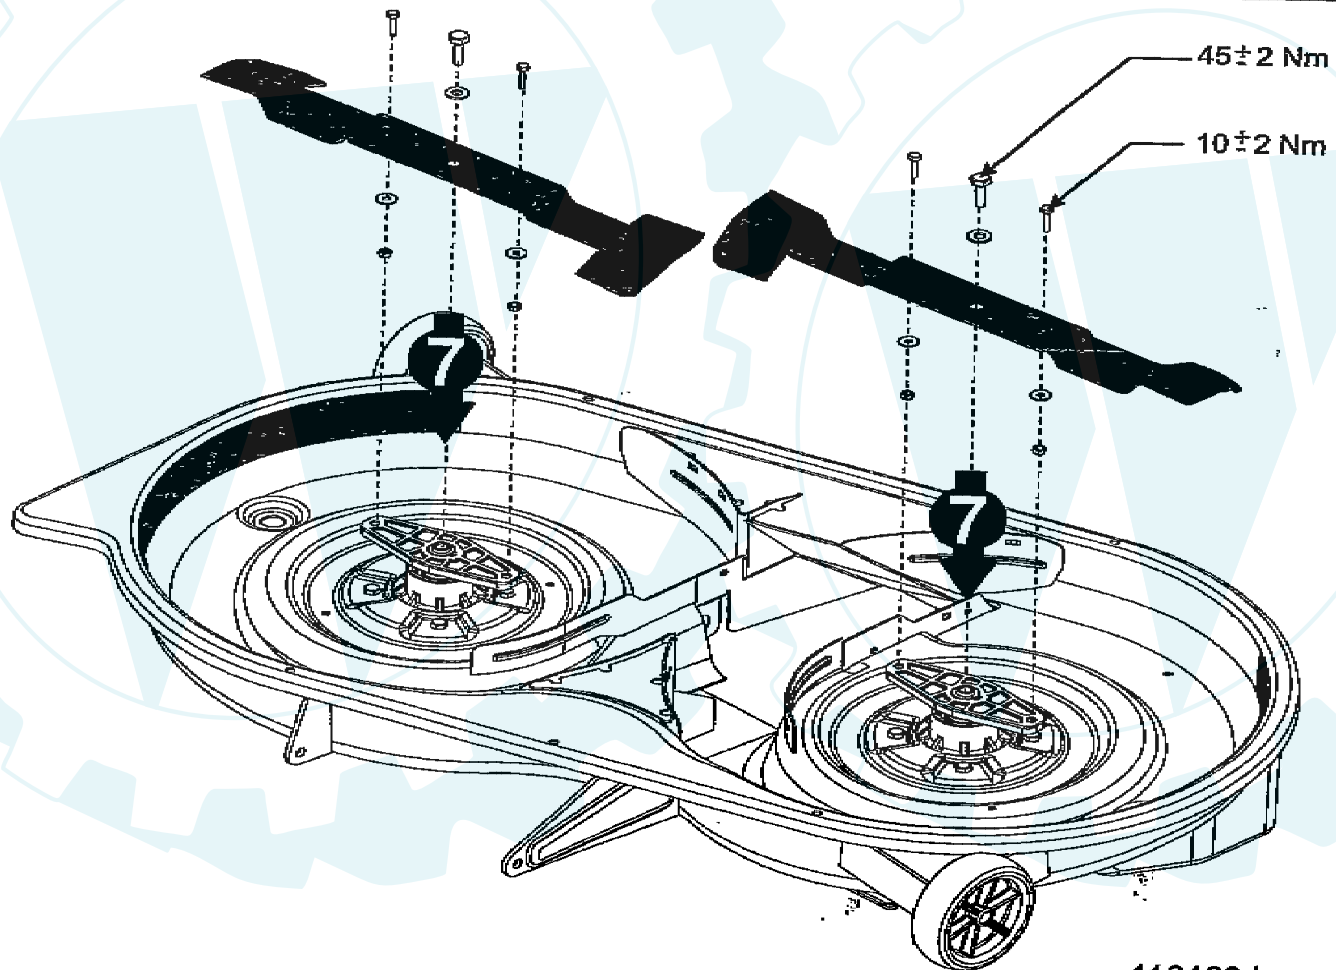

118072 / E18072-6

a	b	c	d	e	f
---	---	---	---	---	---

solo 574

118072 / E18072-7

a	b	c	d	e	f
---	---	---	---	---	---

solo 574

a	b	c	d	e	f
---	---	---	---	---	---

Umbauset Messer Traktor 102 / 574

Art. Nr.118169

118169 / 521311-1(4)

a	b	c	d	e	f
---	---	---	---	---	---

Umbauset Messer Traktor 102

Art. Nr.118169

118169 / 521311-2(4)

a	b	c	d	e	f
---	---	---	---	---	---

Umbauset Messer Traktor 102

Art. Nr. 118169

118169/521311-4(4)

a	b	c	d	e	f
---	---	---	---	---	---

Umbauset Messer Traktor 102

Art. Nr.118169

118169 / 521311-3(4)

a	b	c	d	e	f
---	---	---	---	---	---