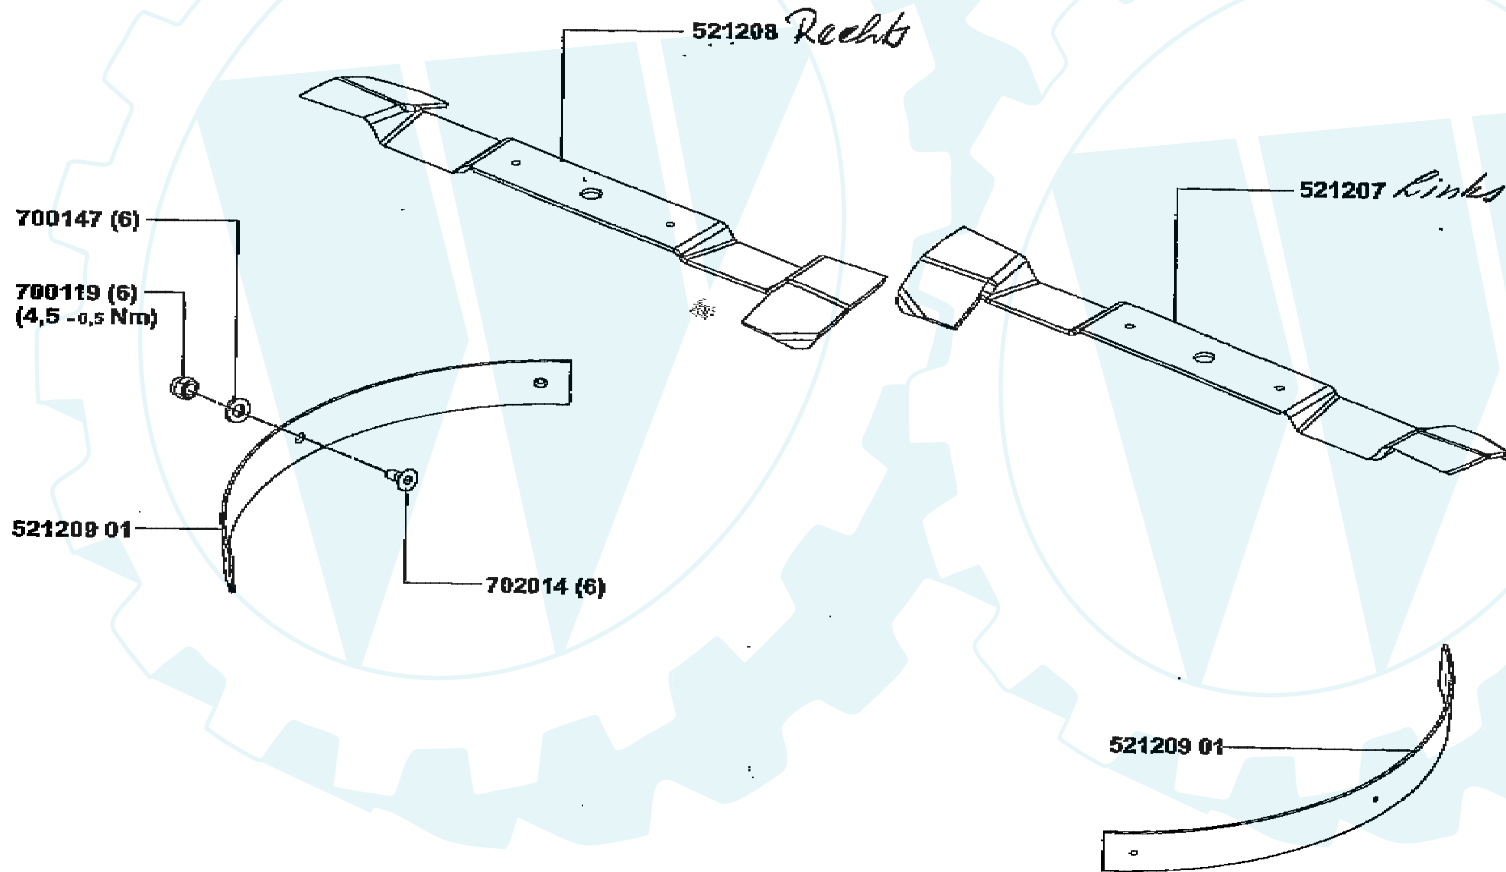

soló 574

118072 / E18072-3

a	b	c	d	e	f
---	---	---	---	---	---

solo 574

118072 / E18072-4

a	b	c	d	e	f
---	---	---	---	---	---

solo 574

solo 574

118072 / E18072-6

a	b	c	d	e	f
---	---	---	---	---	---

solo 574

118072 / E18072-7

a	b	c	d	e	f
---	---	---	---	---	---

solo 574

a	b	c	d	e	f
---	---	---	---	---	---

Umbauset Messer Traktor 102 / 574

Art. Nr.118169

118169 / 521311-1(4)

a	b	c	d	e	f
---	---	---	---	---	---

Umbauset Messer Traktor 102

Art. Nr.118169

118169 / 521311-2(4)

a	b	c	d	e	f
---	---	---	---	---	---

Umbauset Messer Traktor 102

Art. Nr. 118169

118169/521311-4(4)

a	b	c	d	e	f
---	---	---	---	---	---

Umbauset Messer Traktor 102

Art. Nr.118169

118169 / 521311-3(4)

a	b	c	d	e	f
---	---	---	---	---	---