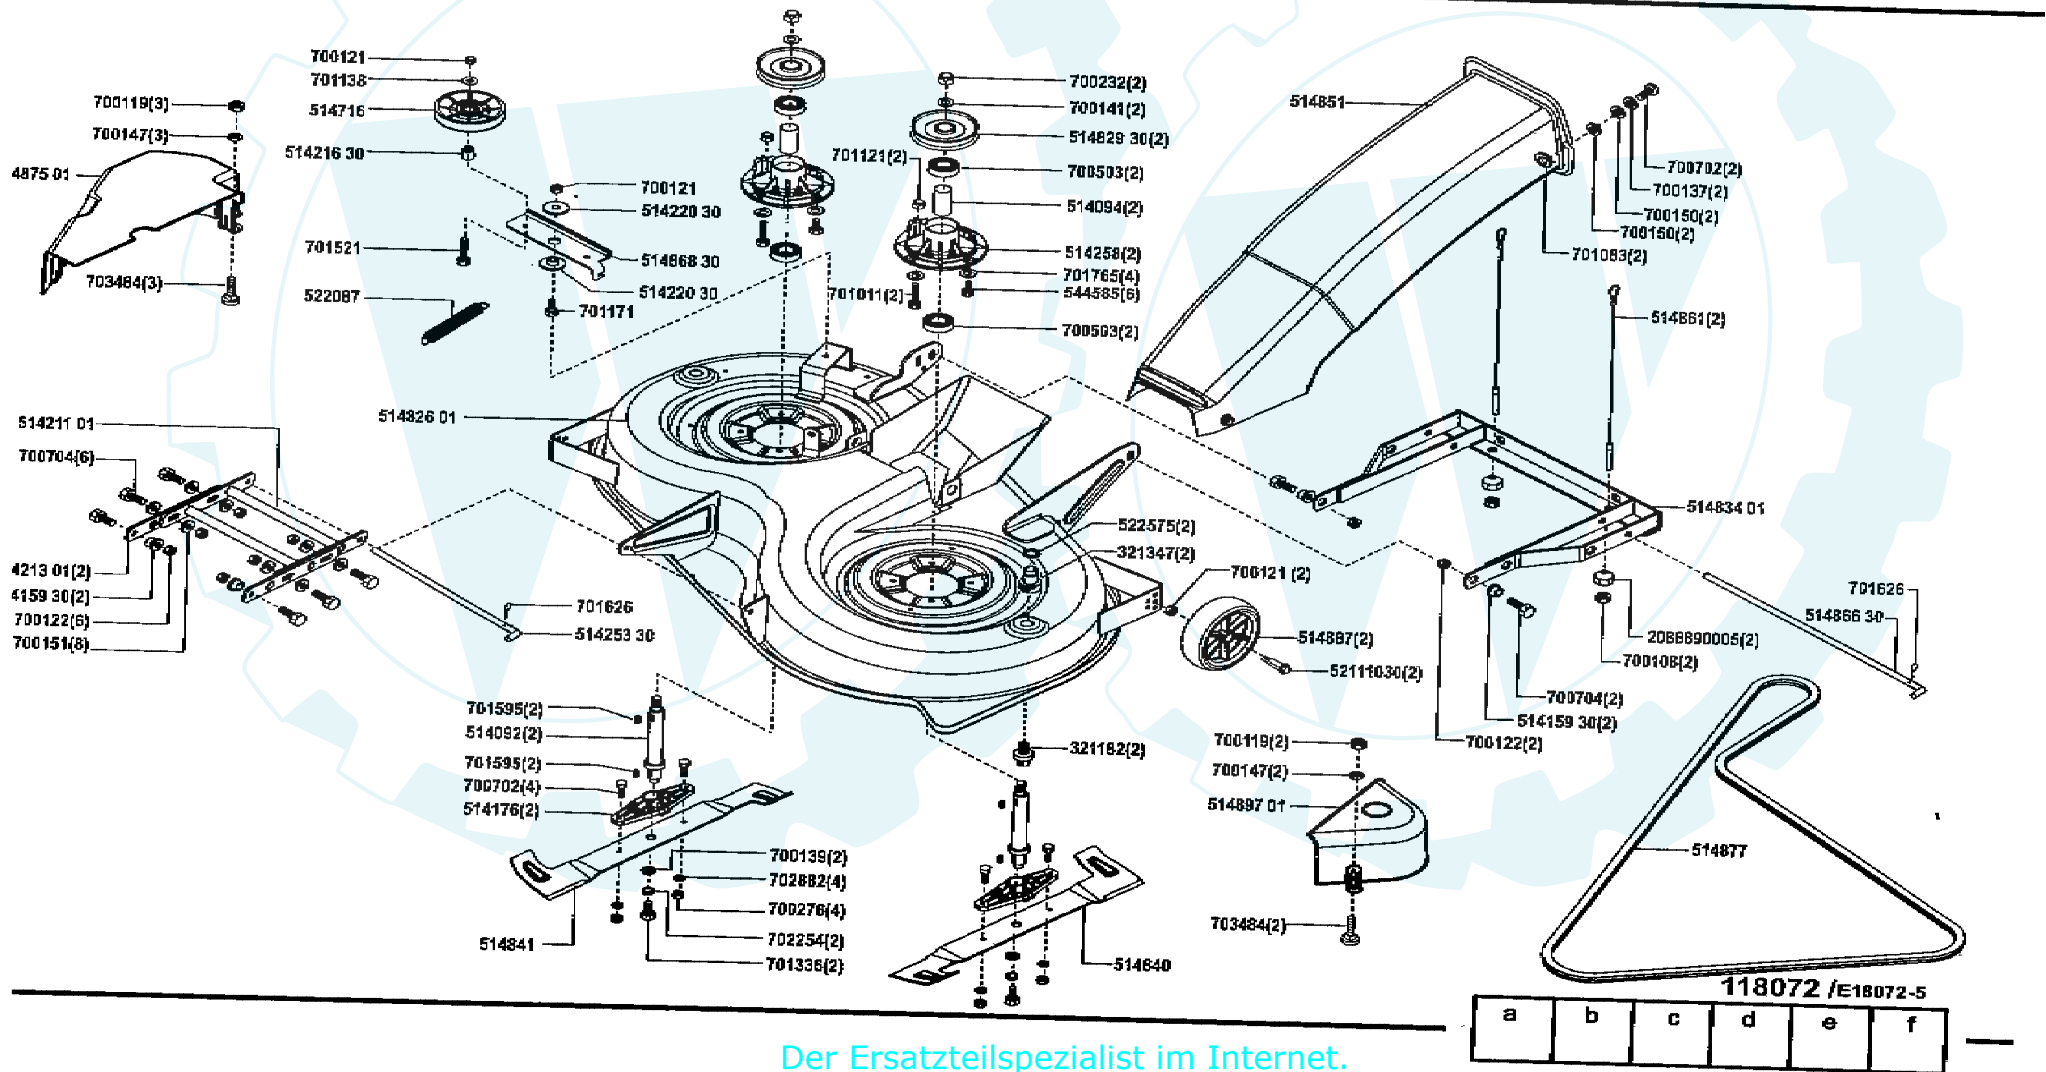

soló 574

118072 / E18072-3

a	b	c	d	e	f
---	---	---	---	---	---

solo 574

118072 / E18072-4

a	b	c	d	e	f
---	---	---	---	---	---

solo 574

solo 574

118072 / E18072-6

a	b	c	d	e	f
---	---	---	---	---	---

solo 574

118072 / E18072-7

a	b	c	d	e	f
---	---	---	---	---	---

solo 574

a	b	c	d	e	f
---	---	---	---	---	---

Umbauset Messer Traktor 102 / 574

Art. Nr.118169

118169 / 521311-1(4)

a	b	c	d	e	f
---	---	---	---	---	---

Umbauset Messer Traktor 102

Art. Nr.118169

118169 / 521311-2(4)

a	b	c	d	e	f
---	---	---	---	---	---

Umbauset Messer Traktor 102

Art. Nr. 118169

118169/521311-4(4)

a	b	c	d	e	f
---	---	---	---	---	---

Umbauset Messer Traktor 102

Art. Nr.118169

118169 / 521311-3(4)

a	b	c	d	e	f
---	---	---	---	---	---