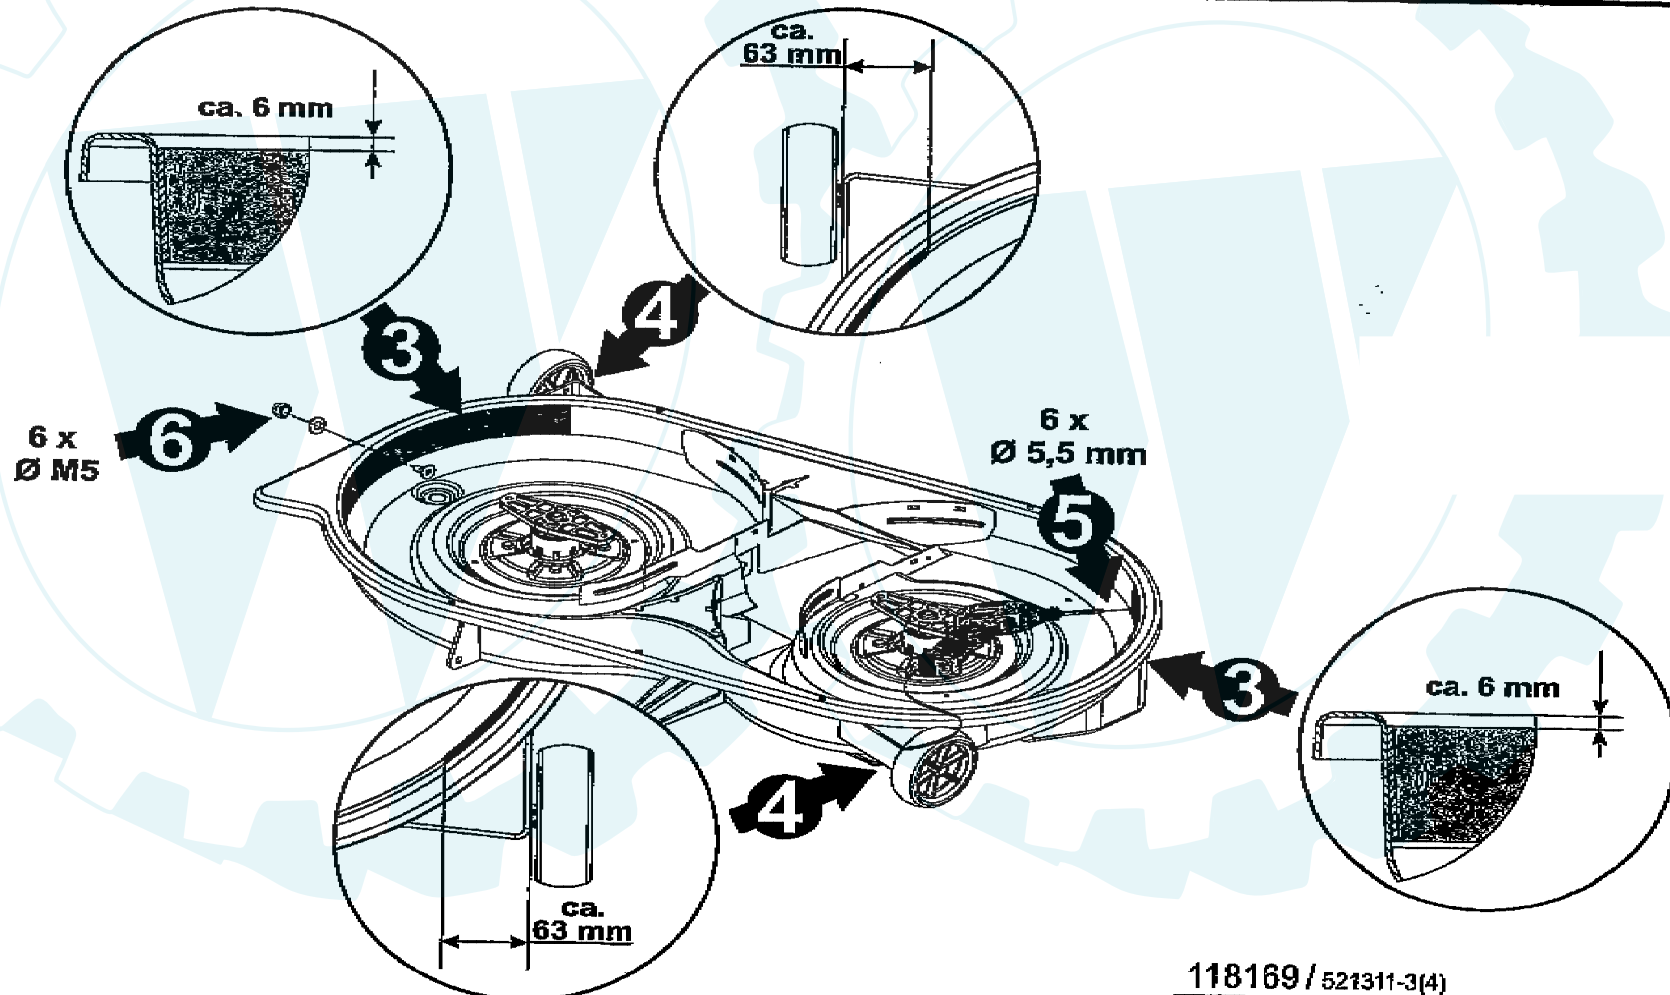

Art. Nr. 118169

118169/521311-4(4)

a	b	c	d	e	f
---	---	---	---	---	---

Umbauset Messer Traktor 102

Art. Nr.118169

118169 / 521311-3(4)

a	b	c	d	e	f
---	---	---	---	---	---