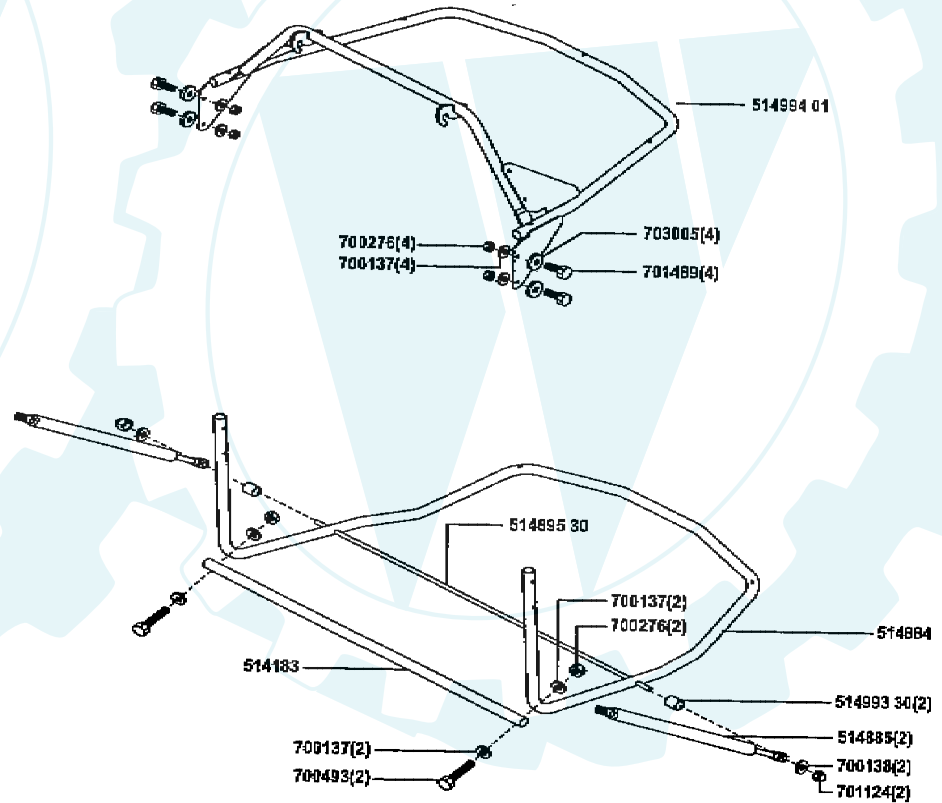

118072 / E18072-7

a	b	c	d	e	f
---	---	---	---	---	---

solo 574

118072 / E18072-1

a	b	c	d	e	f
---	---	---	---	---	---

solo 574

118072 / E18072-2

a	b	c	d	e	f
---	---	---	---	---	---

soló 574

118072 / E18072-3

a	b	c	d	e	f
---	---	---	---	---	---

solo 574

118072 / E18072-4

a	b	c	d	e	f
---	---	---	---	---	---

solo 574

solo 574

118072 / E18072-6

a	b	c	d	e	f
---	---	---	---	---	---

solo 574

118072 / E18072-7

a	b	c	d	e	f
---	---	---	---	---	---

solo 574

a	b	c	d	e	f
---	---	---	---	---	---

Umbauset Messer Traktor 102 / 574